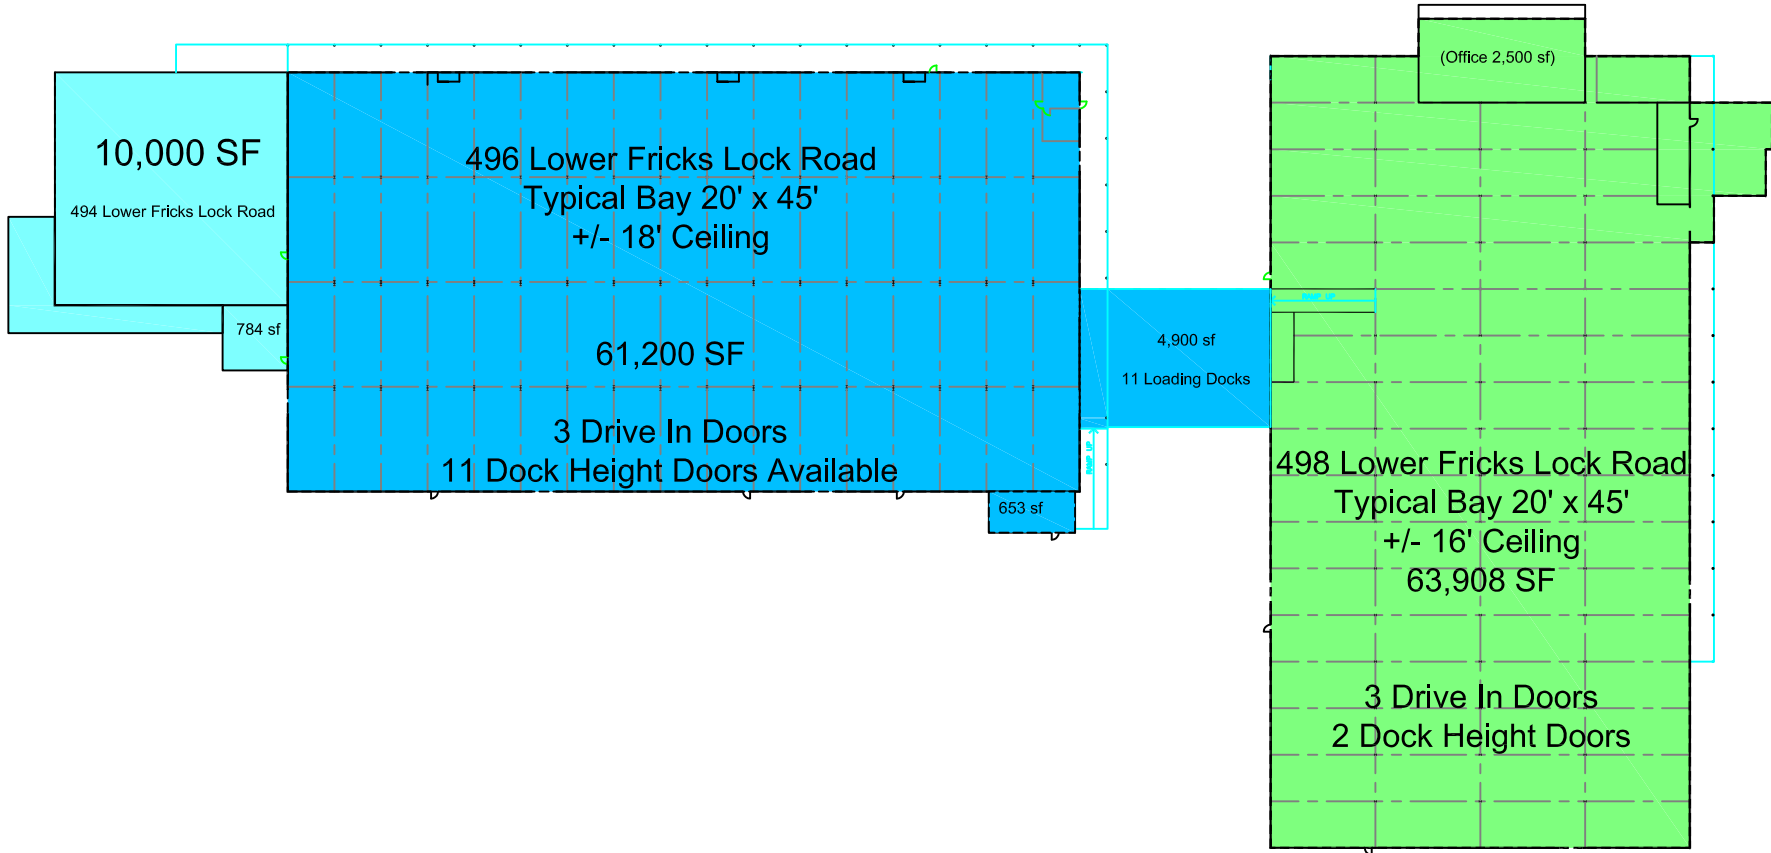

Lower Fricks Lock Road

Sanatoga Road

Ground Floor Plan

494 - 498 Lower Fricks Lock Road
Pottstown, Pennsylvania